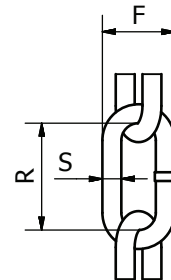

BEAVER GRADE 80 FISHING LINE CHAIN

Beaver Grade 80 Fishing Line Chain

Beaver Grade 80 Fishing Line Chain is a long link chain for commercial fishing applications. It comes painted yellow for corrosive resistance and to improve visibility.

Beaver Alloy Grade 80 Fishing line Chain (painted yellow)

Long Link – Sizes 9 - 16mm

Code	W.L.L Tonne	Nominal Size mm	S mm	R mm	F mm	Finish	UOM	Metres Per 100(kg)
130411	3.90	11	11	64	40	Yellow Paint	Metre	47.62

Metres per drum are subject to + or - 10% on actual metrage

**NOT TO BE USED
FOR LIFTING**